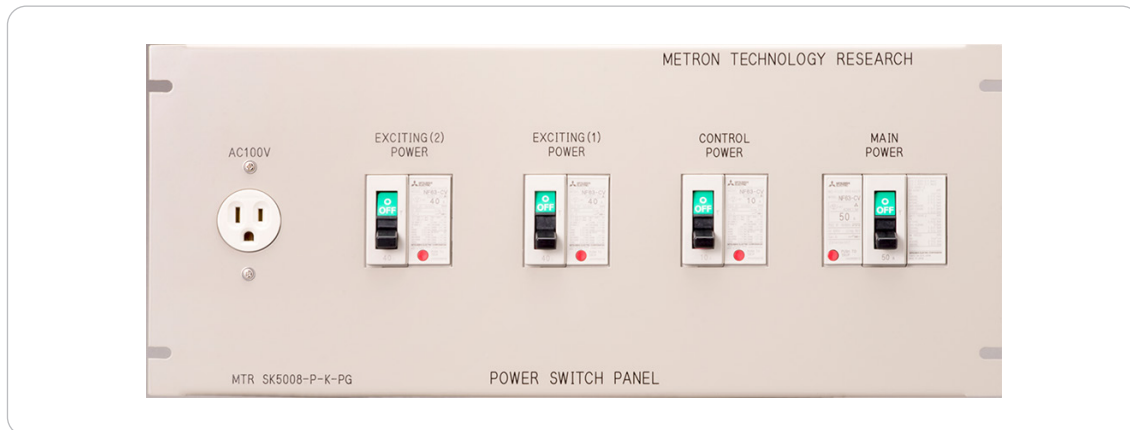

Continuous Core Loss Tester (CCLT) – Spare Parts Power Switch Panel

Part Number: MTR SK5008-P-K-PG

Description

Control panel main switch-related panel for continuous iron loss meters. The appropriate breaker for the device is installed.

Features

- ▶ Various switches with optimized specifications
- ▶ Safety-conscious design with separate switches for power supply and transformer circuits.
- ▶ One service outlet is provided for maintenance.

제품 사양

Item	Specification
Size	480(W) x 199 (H) x 150(D)